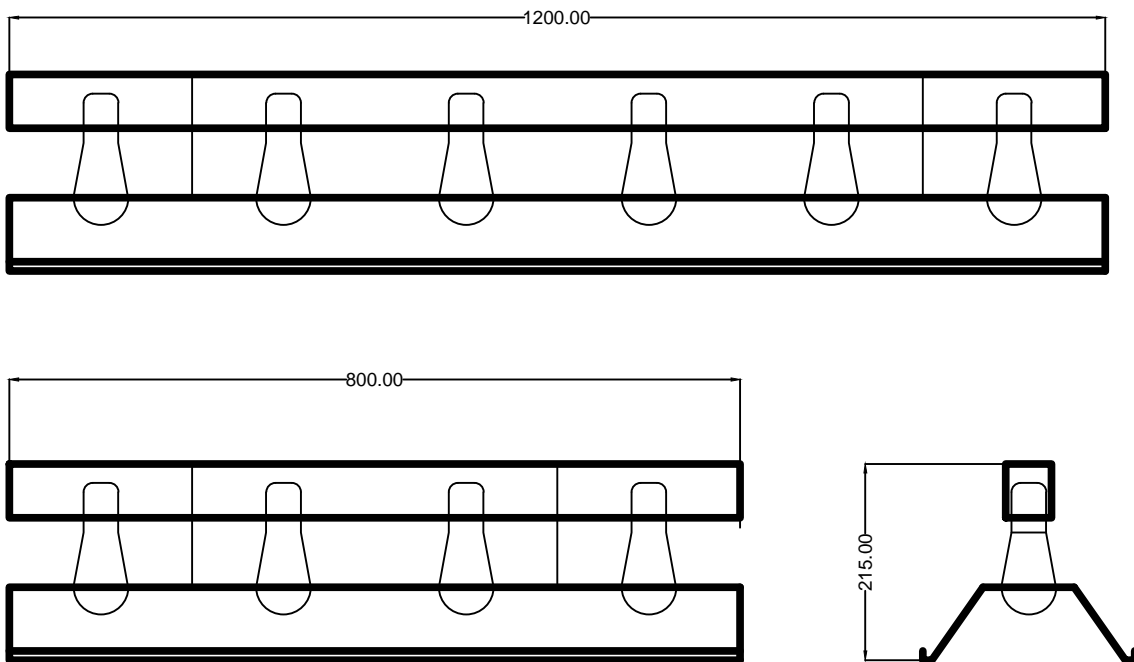

Bulb TL specifications

Bulb TL is available in 4 versions:

- Bulb TL 800 with 4 lamps, plain anodised
- Bulb TL 1200 with 6 lamps, plain anodised
- Bulb TL 800 with 4 lamps, brass-gold anodised
- Bulb TL 1200 with 6 lamps, brass-gold anodised

The height 215 mm is adjustable to fit different type of E27 light bulbs. (max 40 watt each)

Bulb TL is supplied with suspension system and 2 meters of electric wire and suspension cable. Light bulbs are not included.